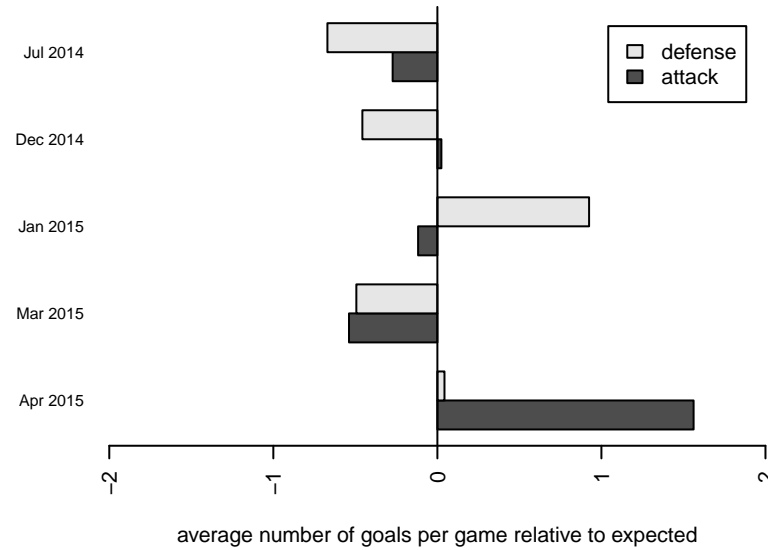

Performance relative to 13 month average