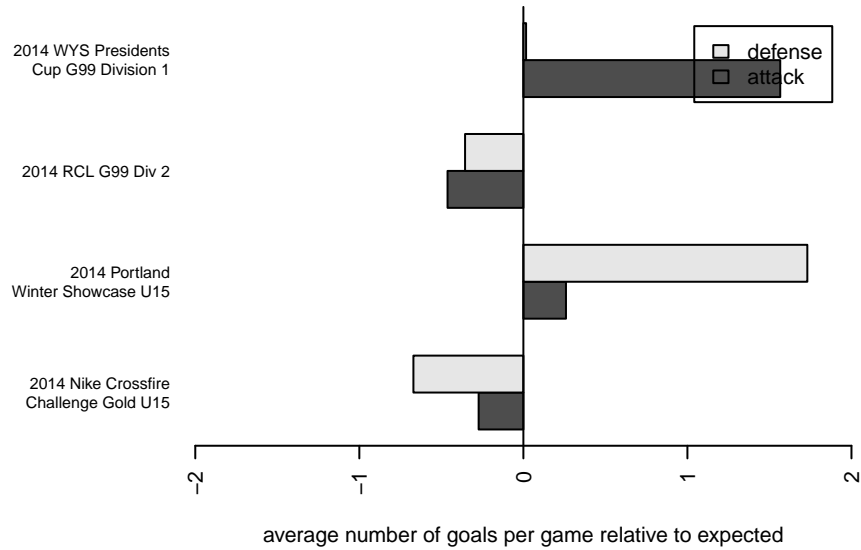

SSC Shadow A G99

Spokane SC Shadow
 Spokane, WA
 G99 total strength=1421
 attack=13.55 defense=5.47
 fall league = RCL G99 Div 2
 notes= Faridnia 2013, Olson 2014

alt names used:
 SSC SHADOW GIRLS U-15 A (WA)
 SSC Shadow G-99A
 SSC Shadow G99-A
 SSC Shadow G99-A

Venues played:
 2014 Nike Crossfire Challenge Gold U15
 2014 RCL G99 Div 2
 2014 Portland Winter Showcase U15
 2014 WYS Presidents Cup G99 Division 1

SSC Shadow A G99
 Dots are actual minus expected GF (blue circles) and GA (red triangles).
 Blue line is smoothed change in attack strength. Red is smoothed change in defense strength.

**attack and defense variance (black dot)
relative to other teams
and top 10 in region**

**attack and defense rating
relative to others at age
and all opponents in last 13 months**

Performance relative to 13 month average