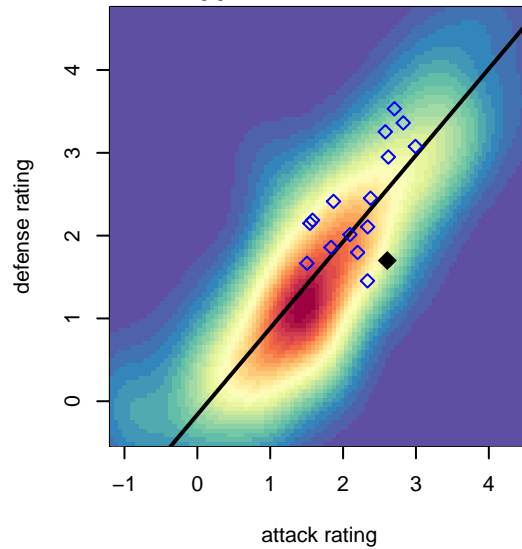

SSC Shadow A G99

Spokane SC Shadow
 Spokane, WA
 G99 total strength=1421
 attack=13.55 defense=5.47
 fall league = RCL G99 Div 2
 notes= Faridnia 2013, Olson 2014

alt names used:
 SSC SHADOW GIRLS U-15 A (WA)
 SSC Shadow G-99A
 SSC Shadow G99-A
 SSC Shadow G99-A

Venues played:
 2014 Nike Crossfire Challenge Gold U15
 2014 RCL G99 Div 2
 2014 Portland Winter Showcase U15
 2014 WYS Presidents Cup G99 Division 1

SSC Shadow A G99
 Dots are actual minus expected GF (blue circles) and GA (red triangles).
 Blue line is smoothed change in attack strength. Red is smoothed change in defense strength.

**attack and defense variance (black dot)
relative to other teams
and top 10 in region**

**attack and defense rating
relative to others at age
and all opponents in last 13 months**

Performance relative to 13 month average