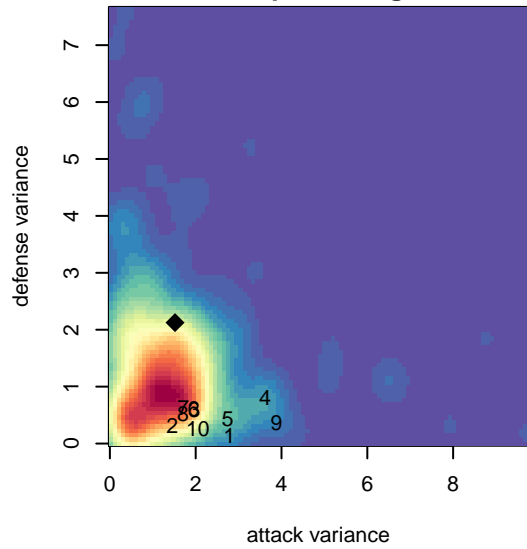

SSC Shadow A G99

Spokane SC Shadow
 Spokane, WA
 G99 total strength=1421
 attack=13.55 defense=5.47
 fall league = RCL G99 Div 2
 notes= Faridnia 2013, Olson 2014

alt names used:
 SSC SHADOW GIRLS U-15 A (WA)
 SSC Shadow G-99A
 SSC Shadow G99-A
 SSC Shadow G99-A

Venues played:
 2014 Nike Crossfire Challenge Gold U15
 2014 RCL G99 Div 2
 2014 Portland Winter Showcase U15
 2014 WYS Presidents Cup G99 Division 1

SSC Shadow A G99
 Dots are actual minus expected GF (blue circles) and GA (red triangles).
 Blue line is smoothed change in attack strength. Red is smoothed change in defense strength.

**attack and defense variance (black dot)
relative to other teams
and top 10 in region**

**attack and defense rating
relative to others at age
and all opponents in last 13 months**

Performance relative to 13 month average