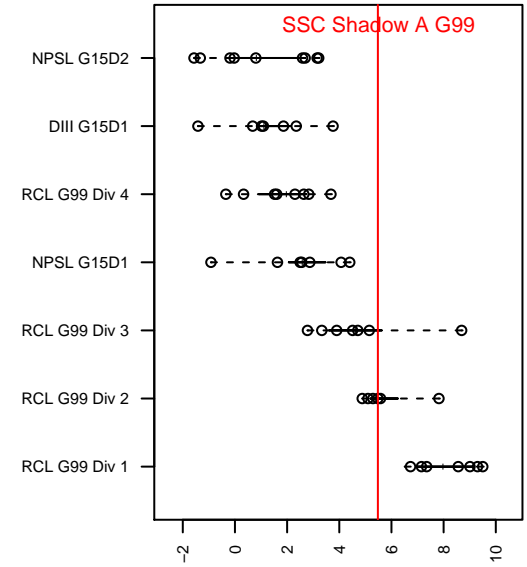

SSC Shadow A G99

Spokane SC Shadow
 Spokane, WA
 G99 total strength=1421
 attack=13.55 defense=5.47
 fall league = RCL G99 Div 2
 notes= Faridnia 2013, Olson 2014

alt names used:
 SSC SHADOW GIRLS U-15 A (WA)
 SSC Shadow G-99A
 SSC Shadow G99-A
 SSC Shadow G99-A

Venues played:
 2014 Nike Crossfire Challenge Gold U15
 2014 RCL G99 Div 2
 2014 Portland Winter Showcase U15
 2014 WYS Presidents Cup G99 Division 1

SSC Shadow A G99
 Dots are actual minus expected GF (blue circles) and GA (red triangles).
 Blue line is smoothed change in attack strength. Red is smoothed change in defense strength.

**attack and defense variance (black dot)
relative to other teams
and top 10 in region**

**attack and defense rating
relative to others at age
and all opponents in last 13 months**

Performance relative to 13 month average