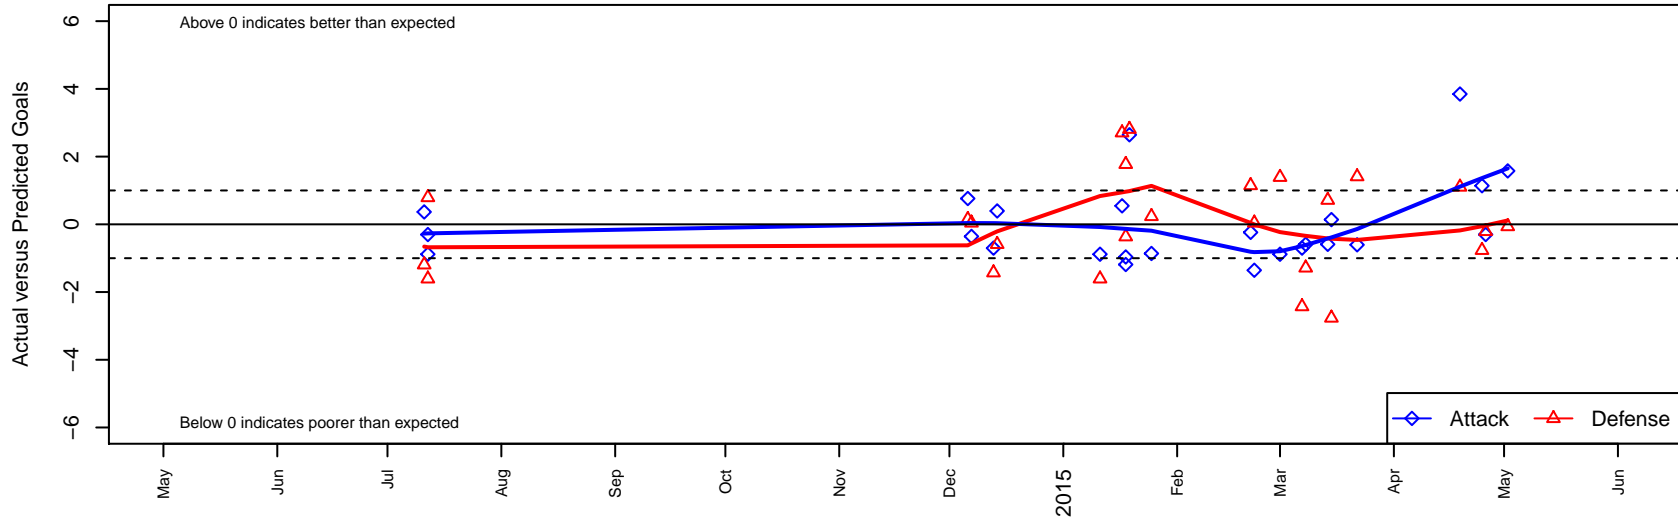

SSC Shadow A G99

Spokane SC Shadow
 Spokane, WA
 G99 total strength=1421
 attack=13.55 defense=5.47
 fall league = RCL G99 Div 2
 notes= Faridnia 2013, Olson 2014

alt names used:
 SSC SHADOW GIRLS U-15 A (WA)
 SSC Shadow G-99A
 SSC Shadow G99-A
 SSC Shadow G99-A

Venues played:
 2014 Nike Crossfire Challenge Gold U15
 2014 RCL G99 Div 2
 2014 Portland Winter Showcase U15
 2014 WYS Presidents Cup G99 Division 1

SSC Shadow A G99
 Dots are actual minus expected GF (blue circles) and GA (red triangles).
 Blue line is smoothed change in attack strength. Red is smoothed change in defense strength.

**attack and defense variance (black dot)
relative to other teams
and top 10 in region**

**attack and defense rating
relative to others at age
and all opponents in last 13 months**

Performance relative to 13 month average